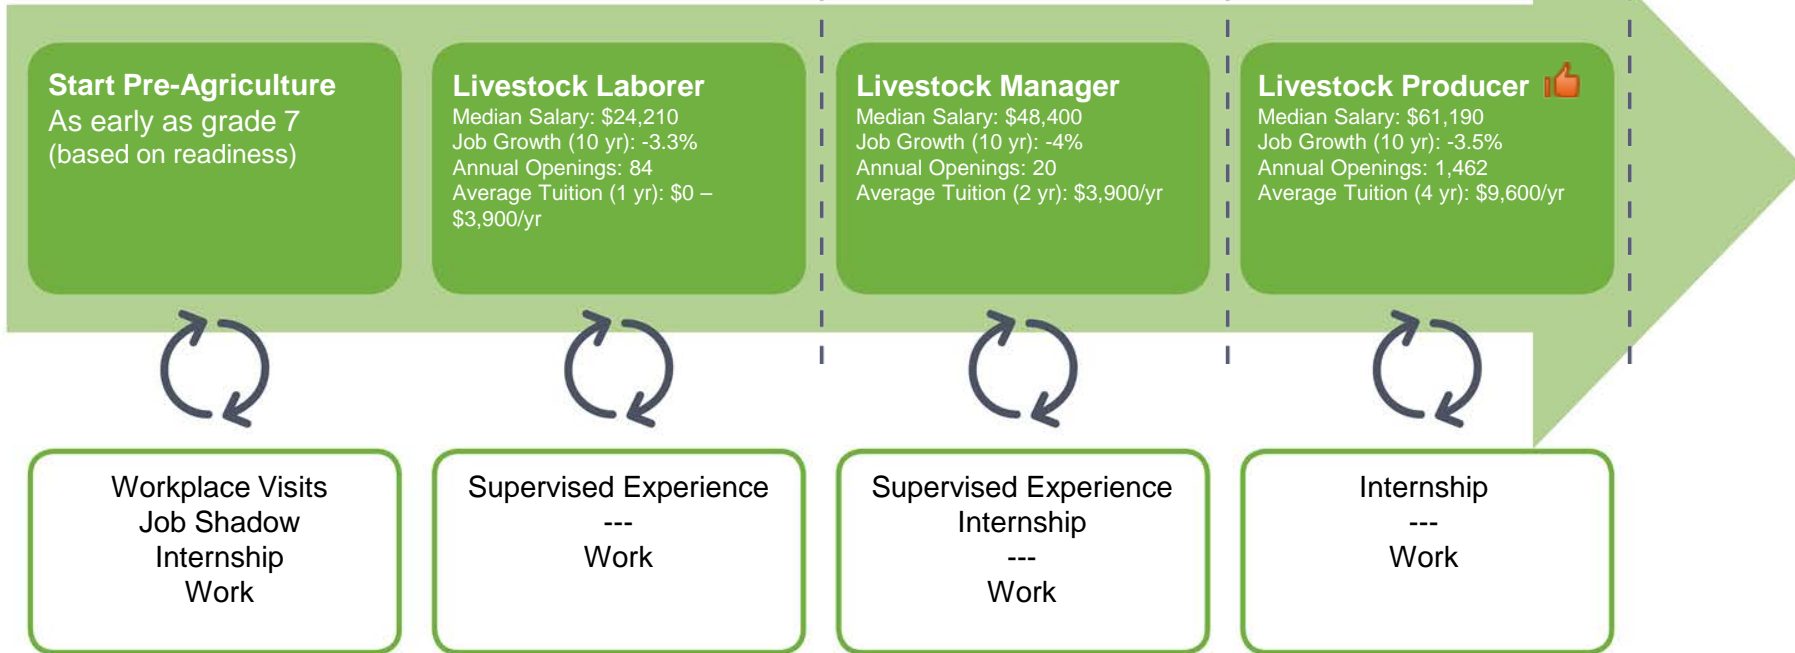

Agriculture and Environmental Systems Career Pathway

Certificate

Associate Degree,
Agricultural Business

Bachelor's Degree,
Agricultural Systems
Management

Provided by middle schools, high schools, employers, Ohio Tech Centers, and colleges.

Preparing students for multiple options after high school:
gainful employment and/or postsecondary study.

Ohio In-demand Occupations

Data reflects 2014 Ohio labor statistics and public institutions of higher education for 2013-2014. For specific tuition costs, visit ohiohighered.org.

Agriculture and Environmental Systems Career Pathway

Secondary Pathway: **Animal Science and Management**

Postsecondary Program: **Livestock Management**

An Example of Courses with Secondary and Postsecondary Credits