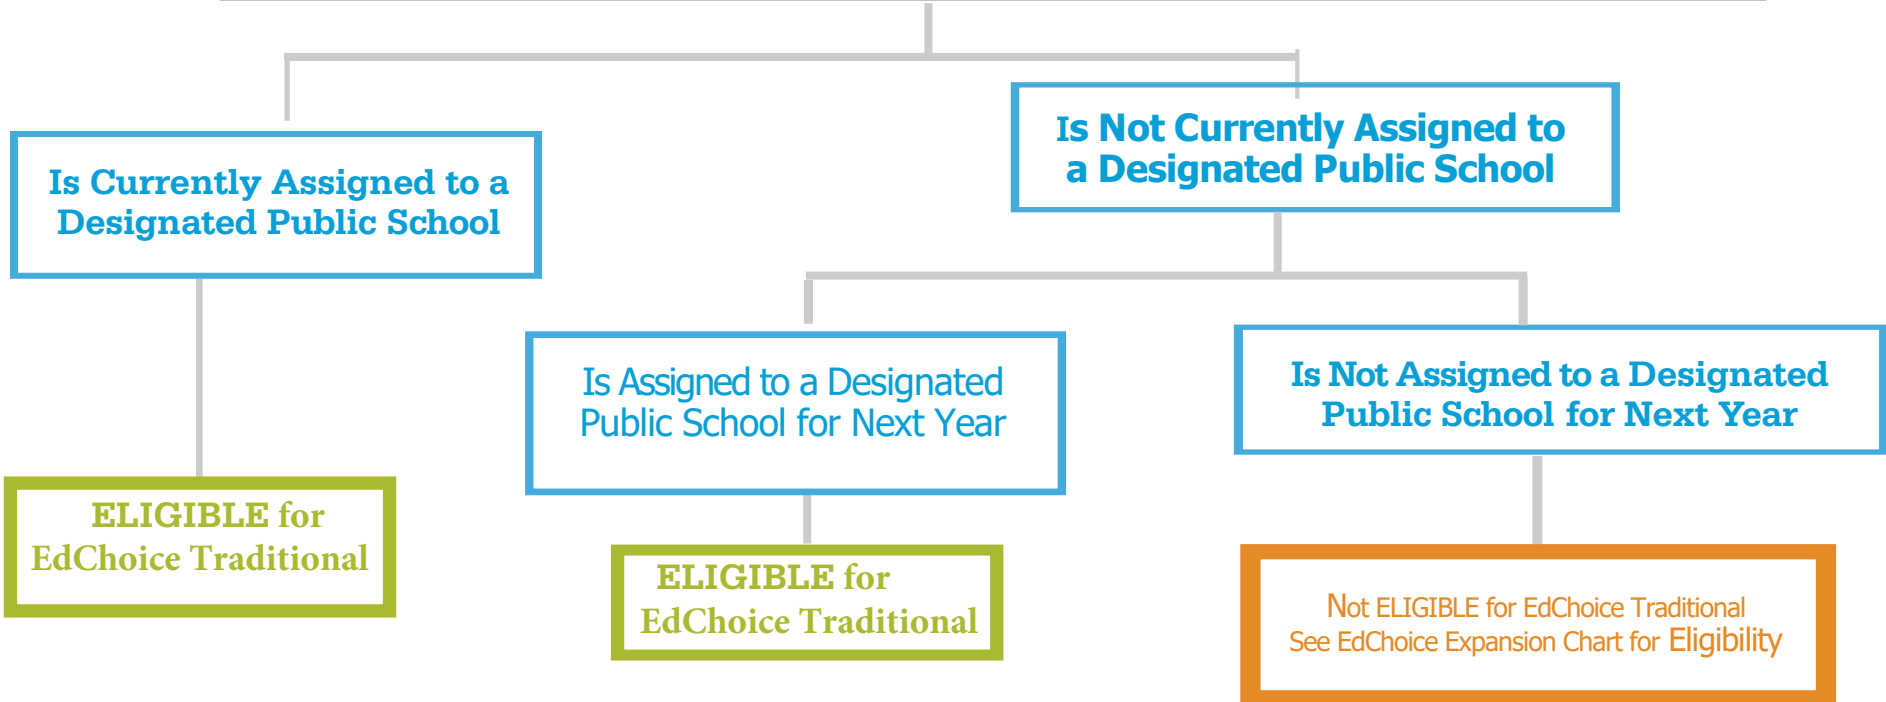

# EdChoice Traditional Community School Student

\* Students applying for the scholarship must reside with their legal guardian and attend in their resident district.