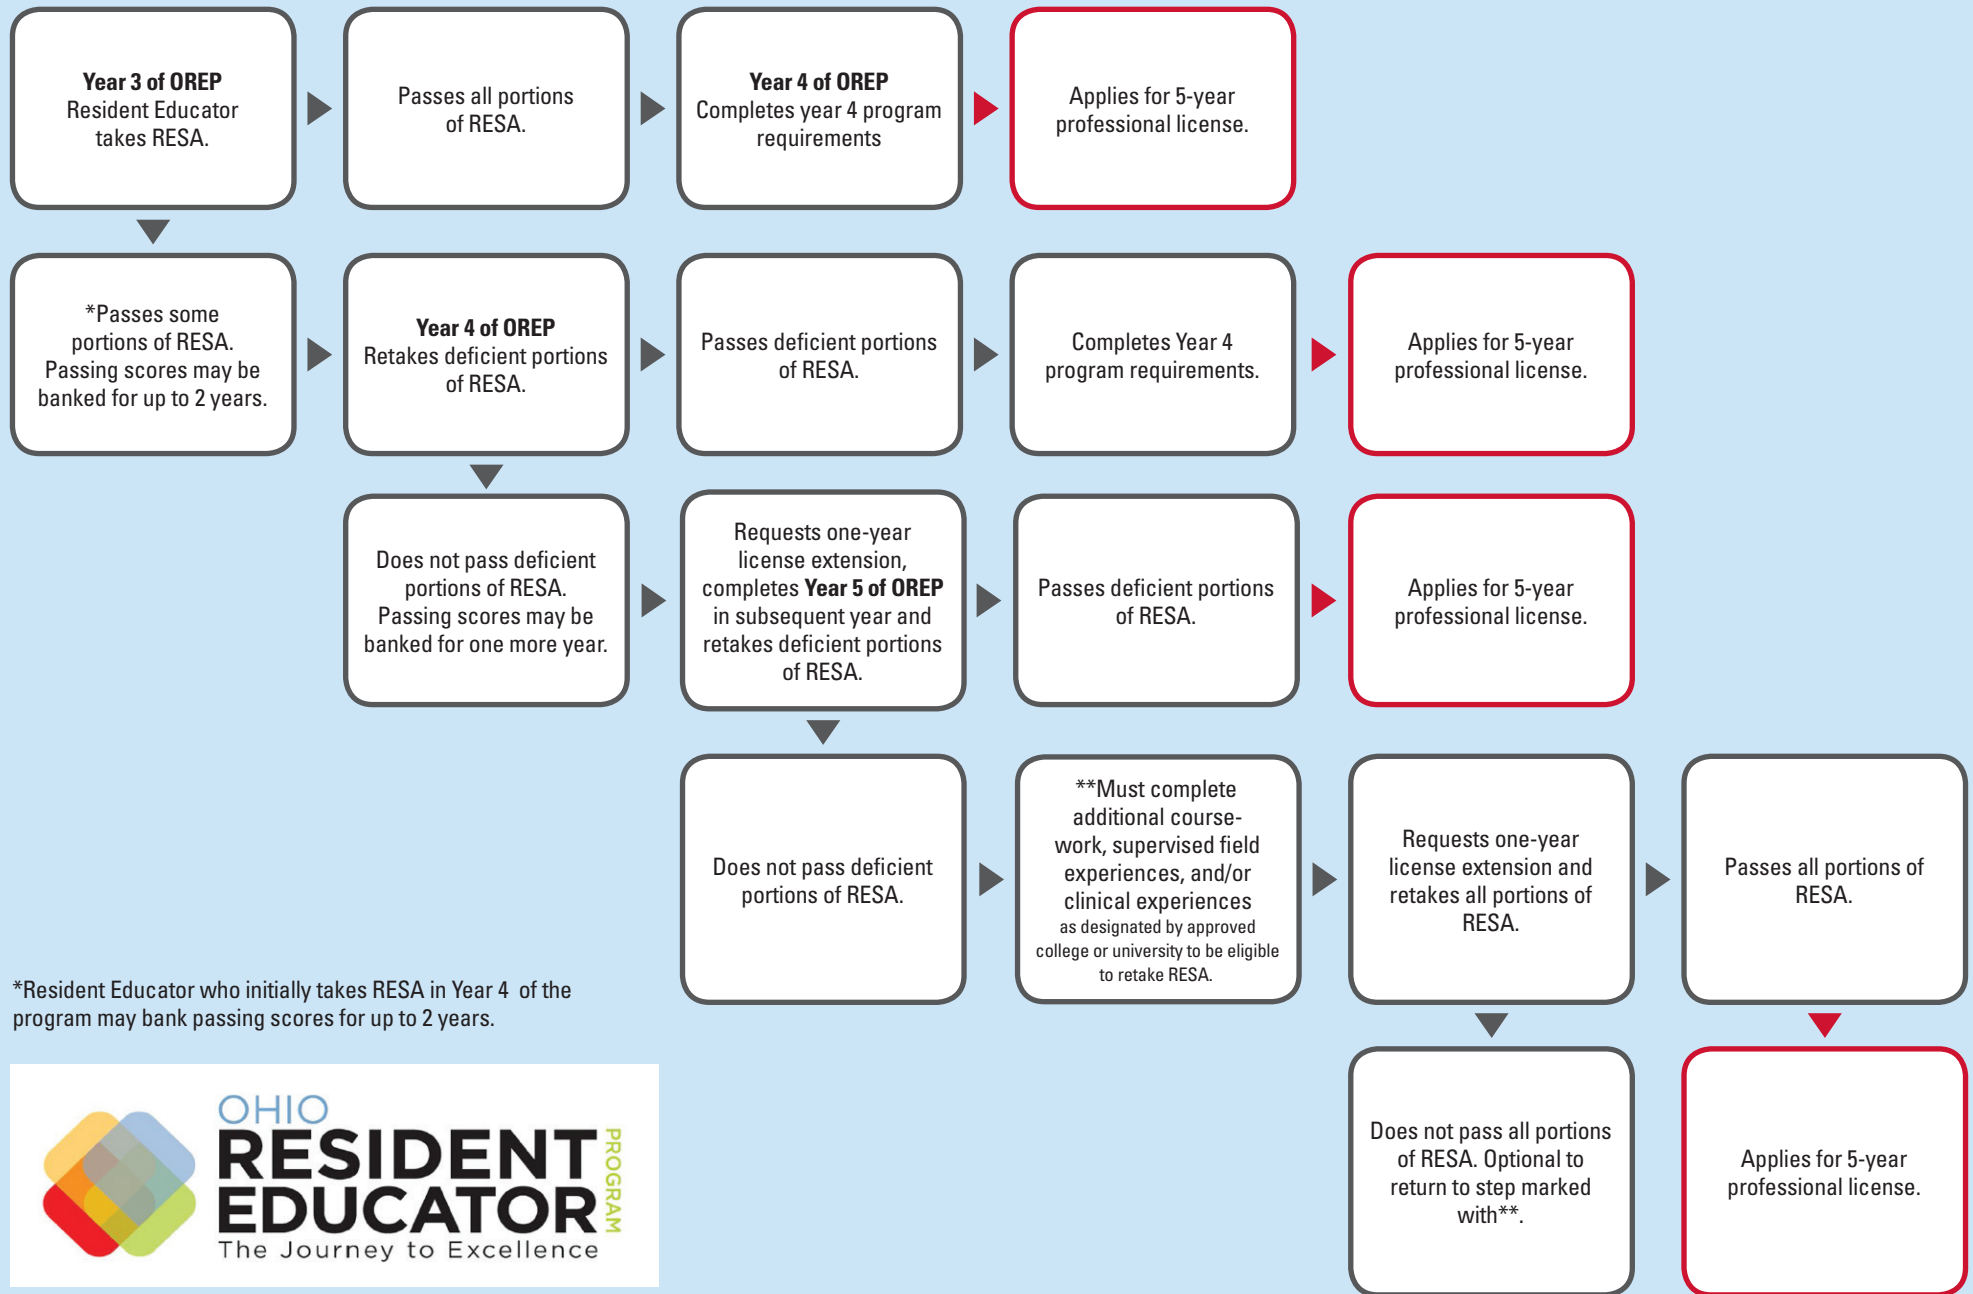

OHIO RESIDENT EDUCATOR PROGRAM (OREP) PATHWAYS TO COMPLETION

*Resident Educator who initially takes RESA in Year 4 of the program may bank passing scores for up to 2 years.