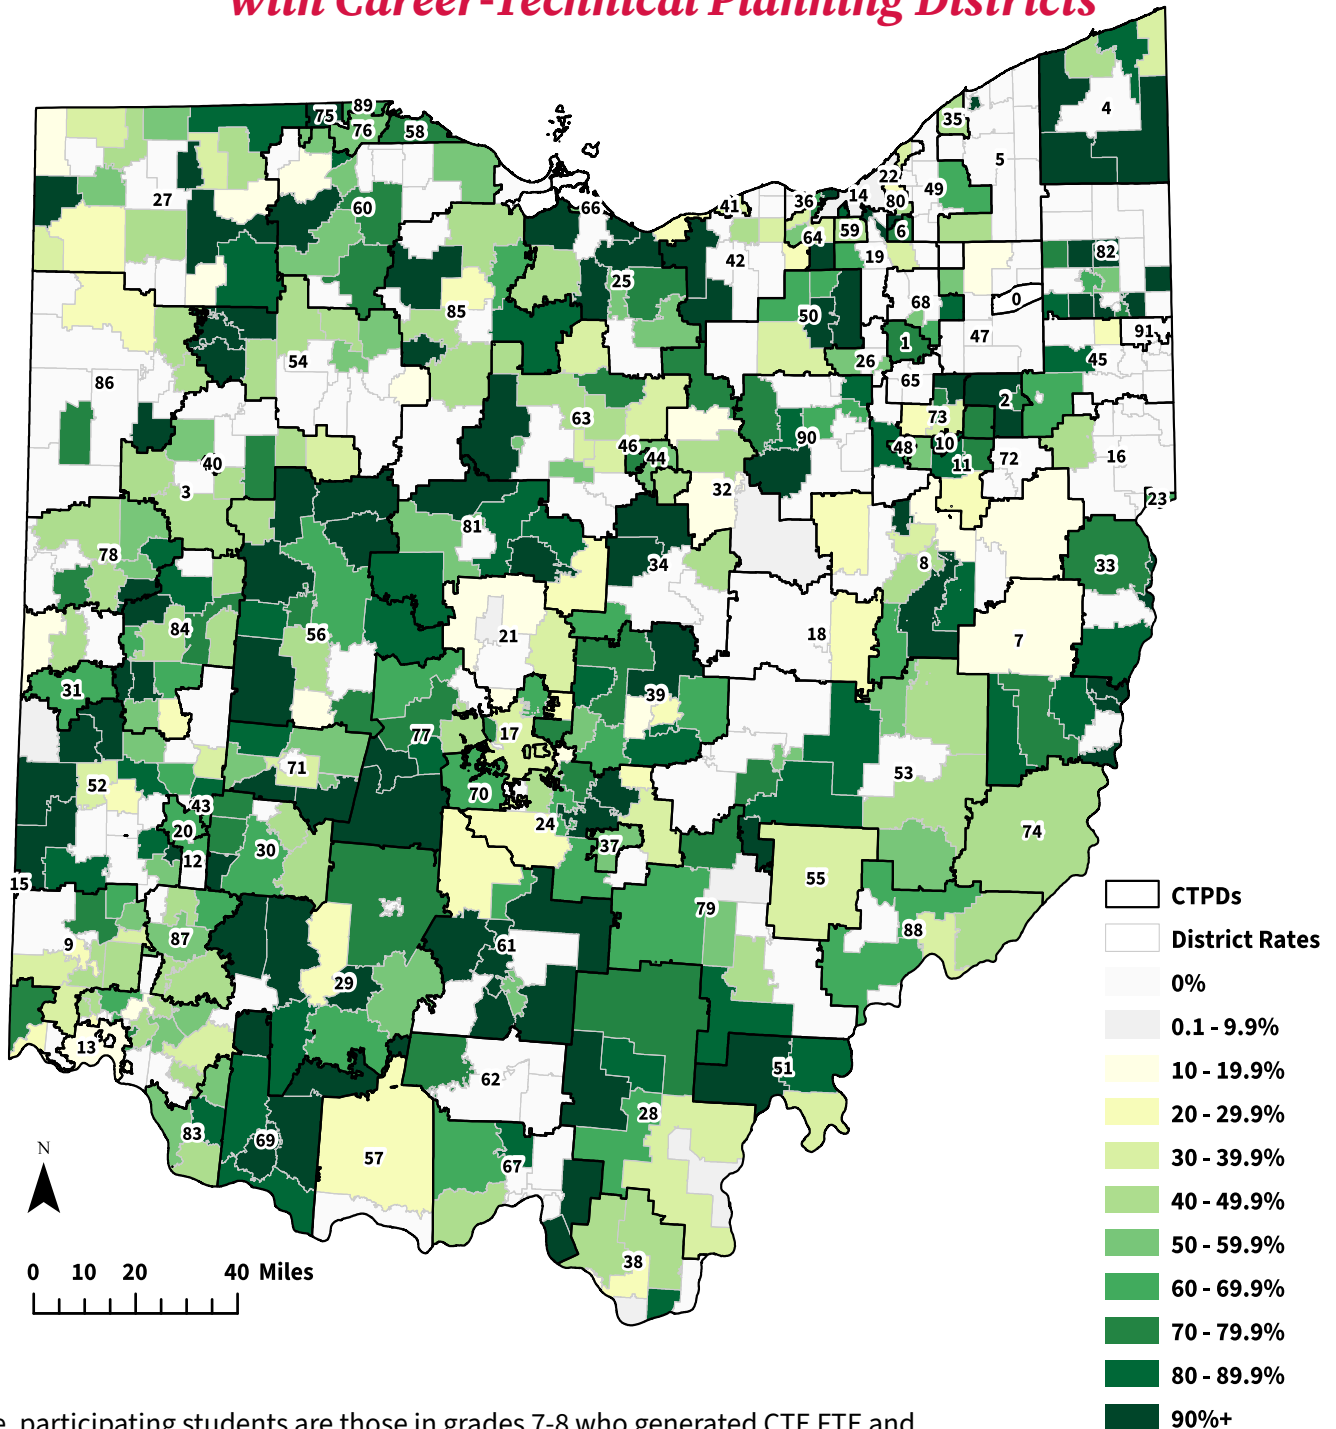

Middle School Students Participating in Career-Technical Education

*School Year 2025
with Career-Technical Planning Districts*

Here, participating students are those in grades 7-8 who generated CTE FTE and completed a CTE course located at a traditional public district (inclusive of JVSD satellite courses) with a curriculum code of VM in school year 2025.

Career Technical Planning District Lookup Table

MAP ID	CTPD IRN	CTPD
1	200095	Akron City CTPD
2	200089	Alliance City CTPD
3	200001	Apollo JVSD
4	200004	Ashtabula County Technical and Career Center CTPD
5	200052	Auburn JVSD
6	021357	Bedford City Comprehensive CTPD
7	200006	Belmont-Harrison Area JVSD
8	200101	Buckeye JVSD
9	200008	Butler County JVSD
10	200090	Canton City CTPD
11	200115	Canton Local CTPD
12	200120	Centerville-Kettering-Oakwood CTPD
13	200043	Cincinnati City CTPD
14	200019	Cleveland Municipal CTPD
15	200079	College Corner Local CTPD
16	200015	Columbiana County JVSD
17	200035	Columbus City CTPD
18	200108	Coshocton County JVSD
19	200027	Cuyahoga Valley JVSD
20	200071	Dayton City CTPD
21	200031	Delaware County JVSD
22	200021	East Cleveland City CTPD
23	200016	East Liverpool City CTPD
24	200036	Eastland JVSD
25	200032	EHOVE JVSD
26	200096	Four City Compact CTPD
27	200030	Four County JVSD