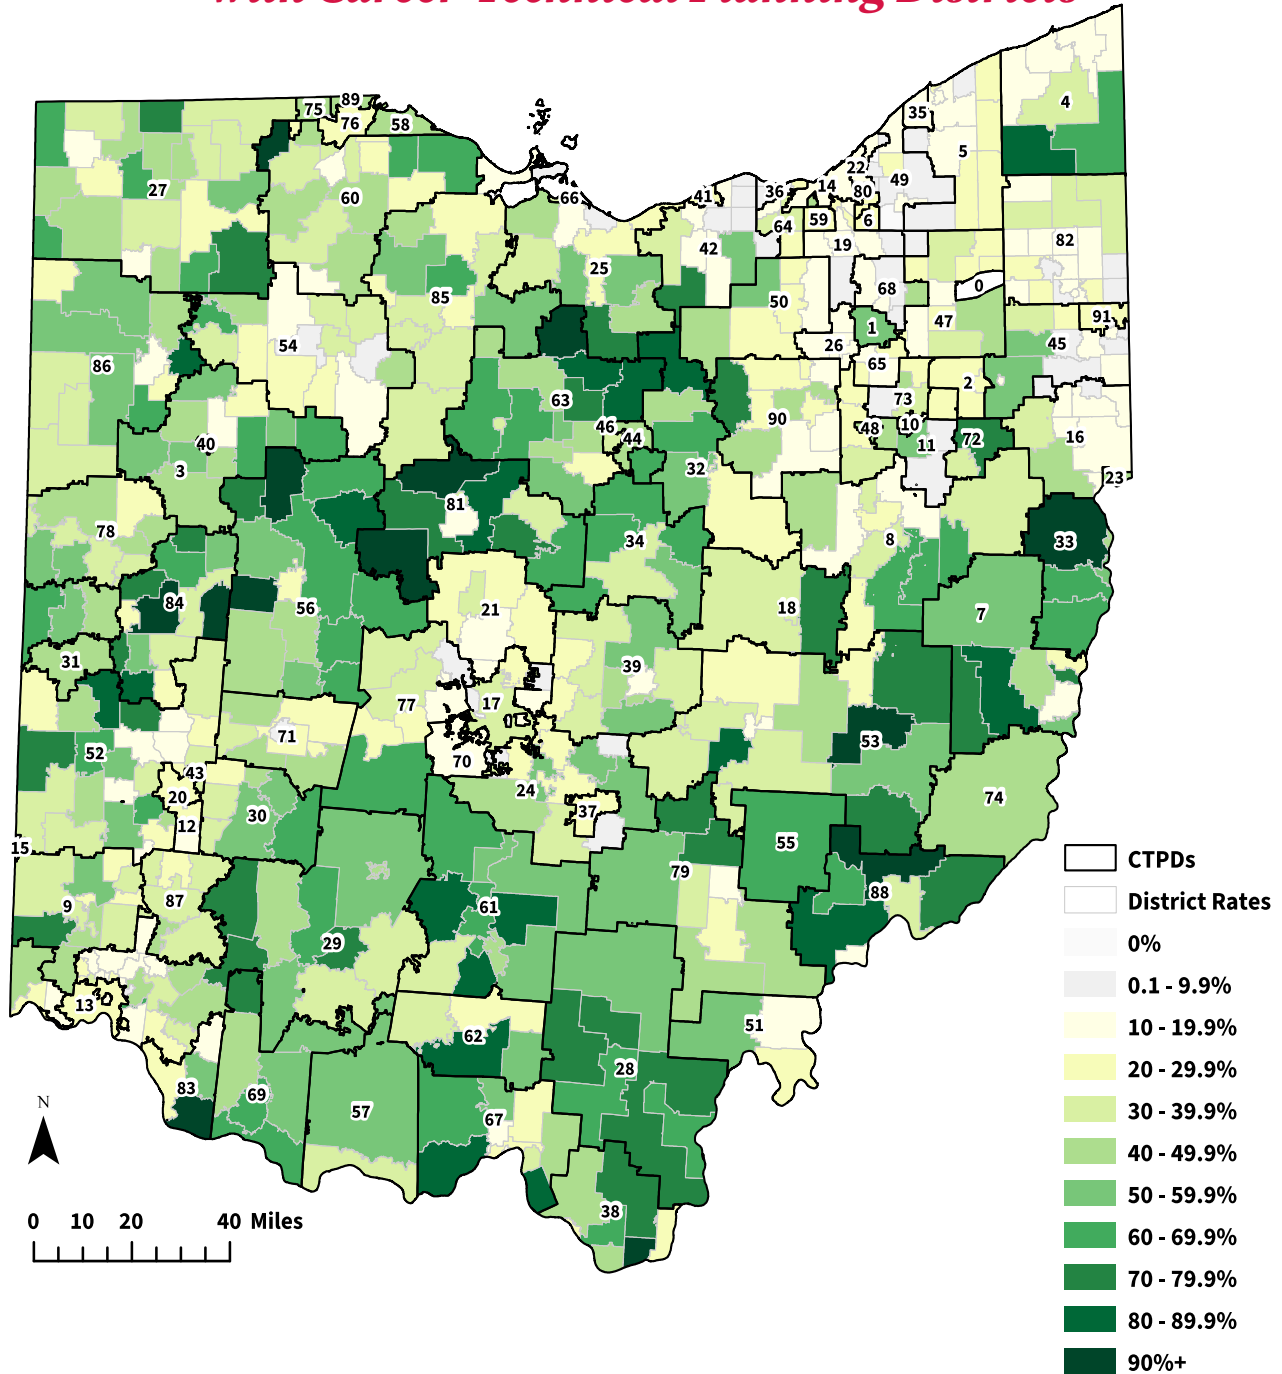

High School Students Participating in Career-Technical Education

*School Year 2025
with Career-Technical Planning Districts*

Here, participating students are those in grades 9-12 who generated CTE FTE and either a) completed a CTE course located at a traditional public district or b) were sent to a JVS for CTE coursework. These students have a curriculum code of VT or PS aligned to a WFD program in school year 2025.

Career Technical Planning District Lookup Table

MAP ID	CTPD IRN	CTPD
1	200095	Akron City CTPD
2	200089	Alliance City CTPD
3	200001	Apollo JVSD
4	200004	Ashtabula County Technical and Career Center CTPD
5	200052	Auburn JVSD
6	021357	Bedford City Comprehensive CTPD
7	200006	Belmont-Harrison Area JVSD
8	200101	Buckeye JVSD
9	200008	Butler County JVSD
10	200090	Canton City CTPD
11	200115	Canton Local CTPD
12	200120	Centerville-Kettering-Oakwood CTPD
13	200043	Cincinnati City CTPD
14	200019	Cleveland Municipal CTPD
15	200079	College Corner Local CTPD
16	200015	Columbiana County JVSD
17	200035	Columbus City CTPD
18	200108	Coshocton County JVSD
19	200027	Cuyahoga Valley JVSD
20	200071	Dayton City CTPD
21	200031	Delaware County JVSD
22	200021	East Cleveland City CTPD
23	200016	East Liverpool City CTPD
24	200036	Eastland JVSD
25	200032	EHOVE JVSD
26	200096	Four City Compact CTPD
27	200030	Four County JVSD