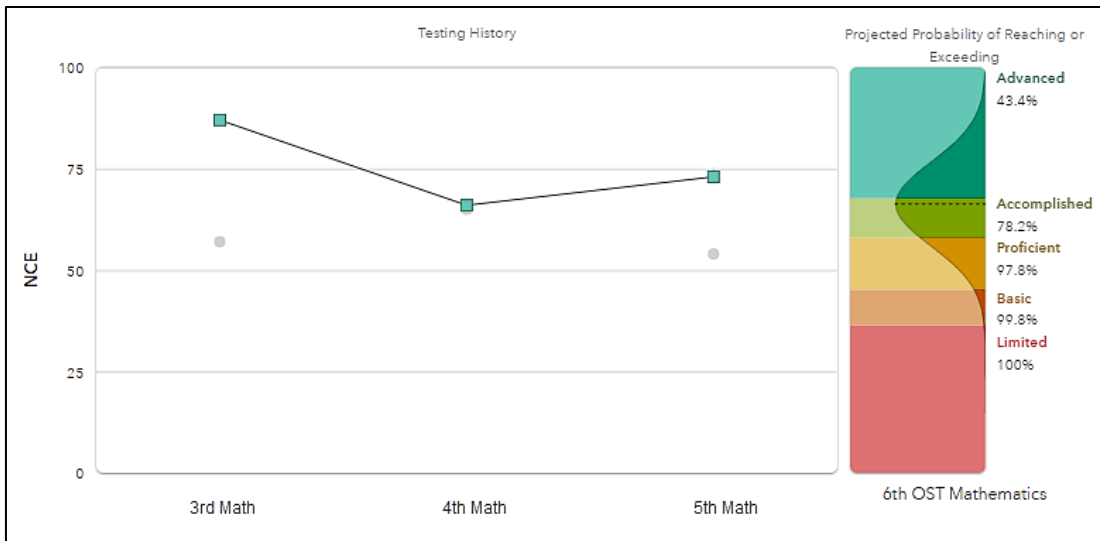

Testing History					
Subject →	← Grade	NCE	Scale Score	Percentile	Performance Level
OST Mathematics	3	87	793	96	Advanced
	4	66	764	78	Advanced
	5	73	755	86	Advanced