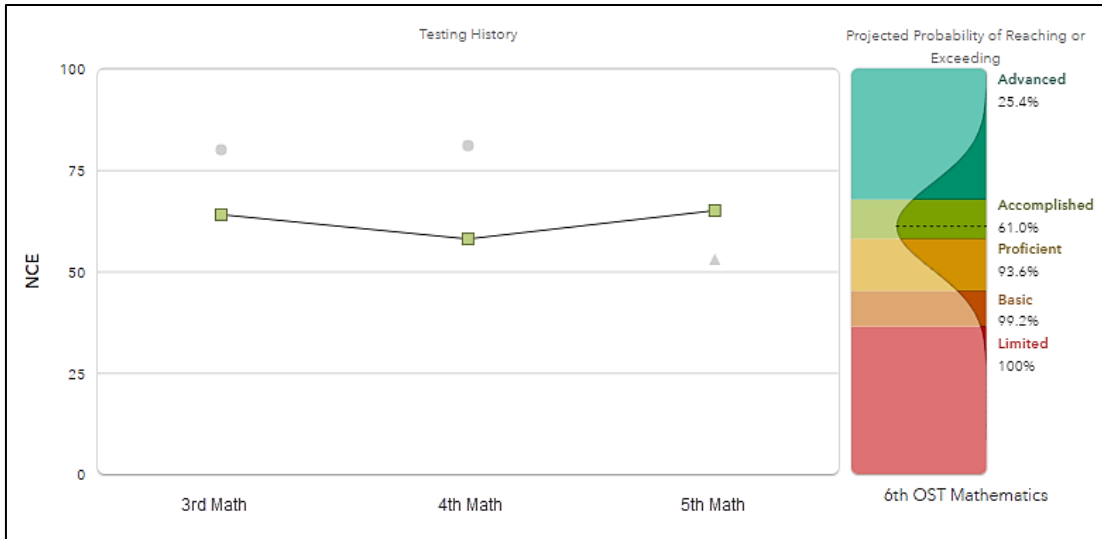

Testing History

Subject →	← Grade	NCE	Scale Score	Percentile	Performance Level
OST Mathematics	3	64	741	74	Accelerated
	4	58	742	65	Accomplished
	5	65	740	76	Accomplished