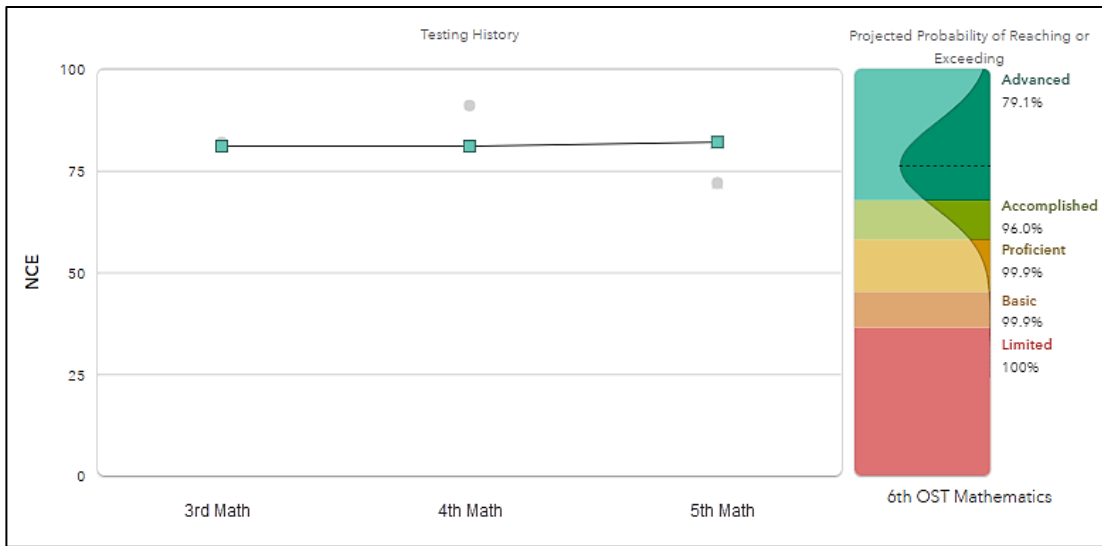

Testing History

Subject →	← Grade	NCE	Scale Score	Percentile	Performance Level
OST Mathematics	3	81	780	93	Advanced
	4	81	797	93	Advanced
	5	82	773	94	Advanced