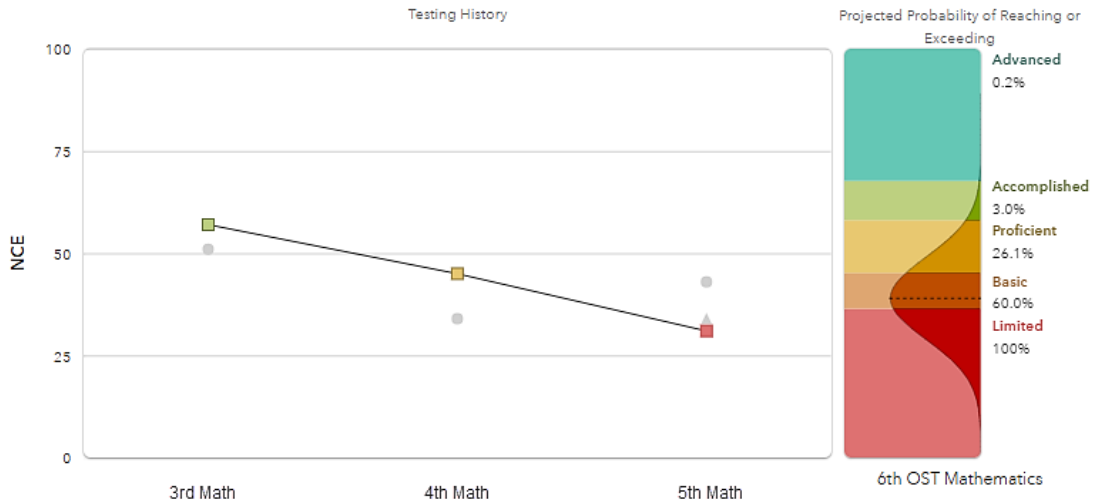

Testing History						
Subject →	← Grade	NCE	Scale Score	Percentile	Performance Level	
OST Mathematics	3	57	726	64	Accelerated	
	4	45	707	41	Proficient	
	5	31	674	18	Limited