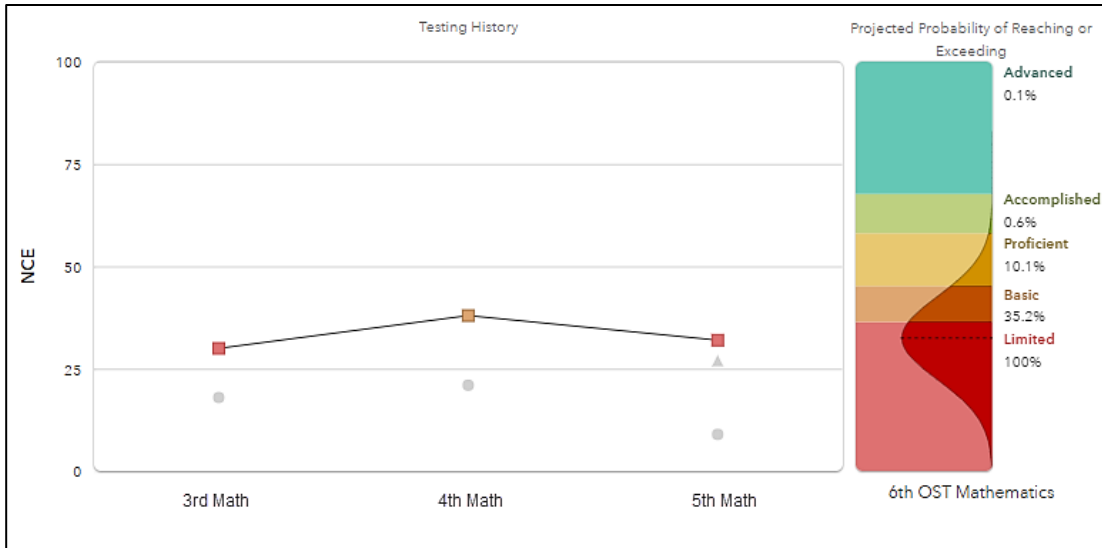

Testing History					
Subject →	← Grade	NCE	Scale Score	Percentile	Performance Level
OST Mathematics	3	30	657	18	Limited
	4	38	689	29	Basic
	5	32	676	20	Limited