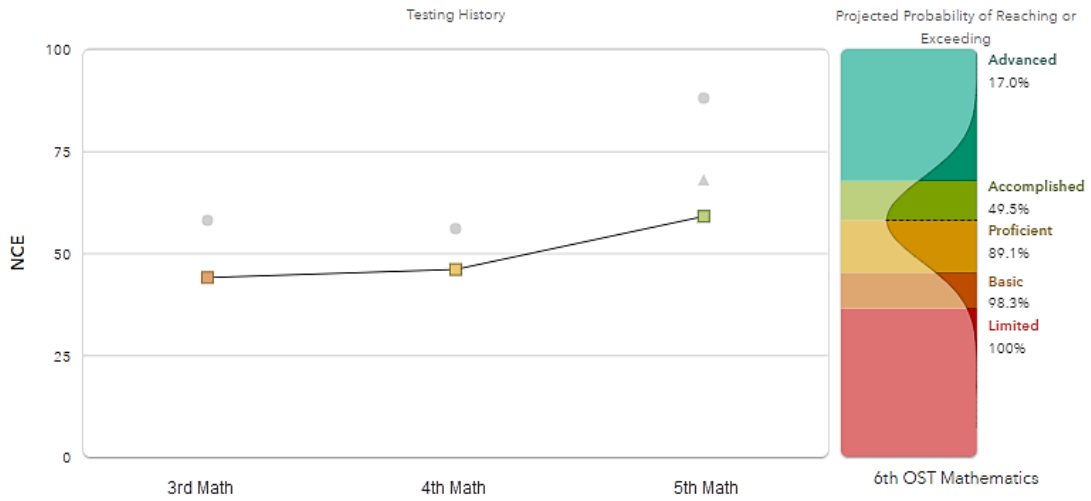

Testing History						
Subject →	← Grade	NCE	Scale Score	Percentile	Performance Level	
OST Mathematics	3	44	692	39	Basic	
	4	46	708	42	Proficient	
	5	59	730	67	Accomplished