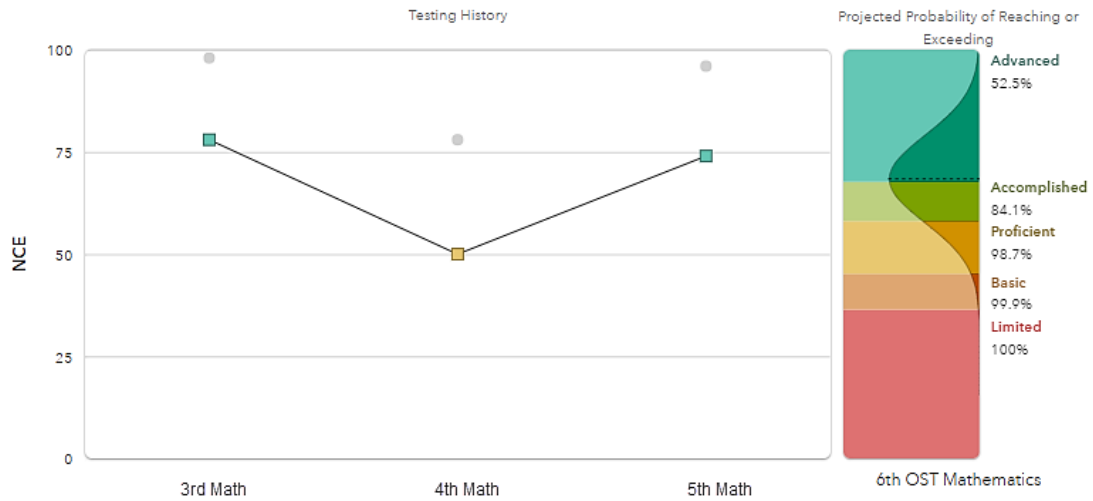

Samuel

Testing History						
Subject →	← Grade	NCE	Scale Score	Percentile	Performance Level	
OST Mathematics	3	44	692	39	Basic	
	4	46	708	42	Proficient	
	5	59	730	67	Accomplished	

Kayla

Testing History						
Subject →	← Grade	NCE	Scale Score	Percentile	Performance Level	
OST Mathematics	3	7	612	2	Limited	
	4	4	627	1	Limited	
	5	11	635	3	Limited	

Landon

Testing History					
Subject →	← Grade	NCE	Scale Score	Percentile	Performance Level
OST Mathematics	3	78	774	91	Advanced
	4	50	721	50	Proficient
	5	74	757	87	Advanced

William

Testing History					
Subject →	← Grade	NCE	Scale Score	Percentile	Performance Level
OST Mathematics	3	48	701	45	Proficient
	4	42	697	35	Basic
	5	45	701	40	Proficient