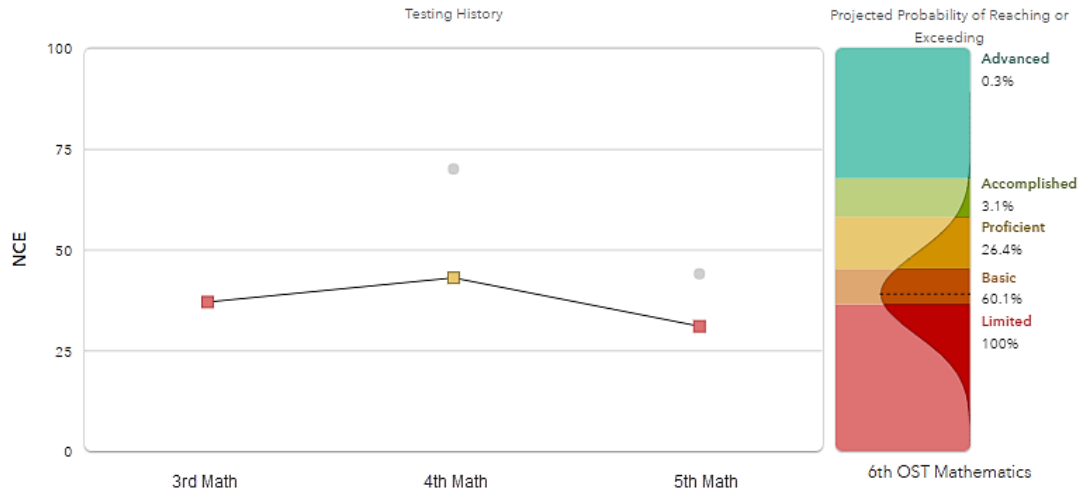

Testing History					
Subject →	← Grade	NCE	Scale Score	Percentile	Performance Level
OST Mathematics	3	37	673	27	Limited
	4	43	701	37	Proficient
	5	31	673	18	Limited