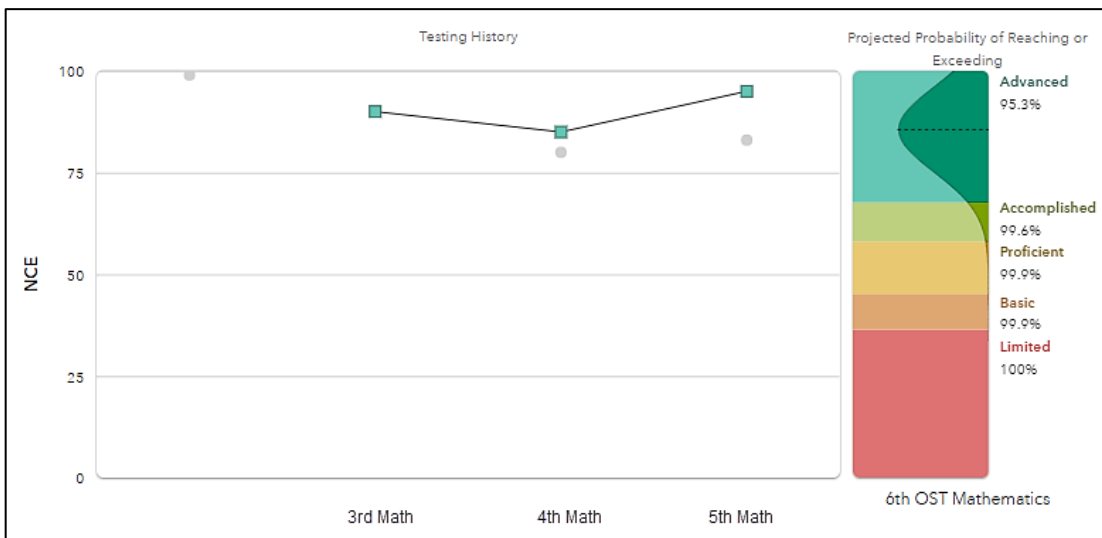

Natasha

Testing History

Subject →	← Grade	NCE	Scale Score	Percentile	Performance Level
OST Mathematics	3	90	800	97	Advanced
	4	85	809	95	Advanced
	5	95	796	98	Advanced

Mason