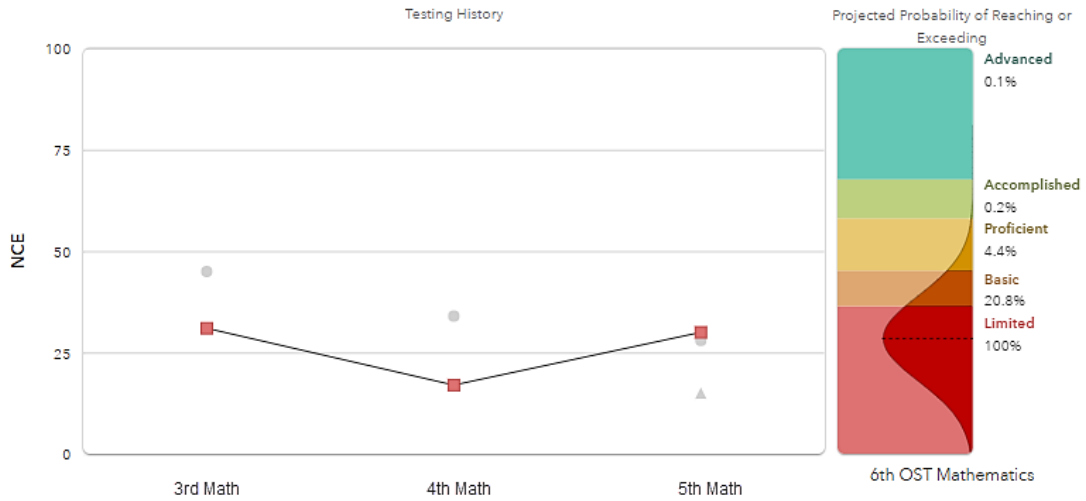

Testing History					
Subject →	← Grade	NCE	Scale Score	Percentile	Performance Level
OST Mathematics	3	31	658	18	Limited
	4	17	646	6	Limited
	5	30	671	17	Limited