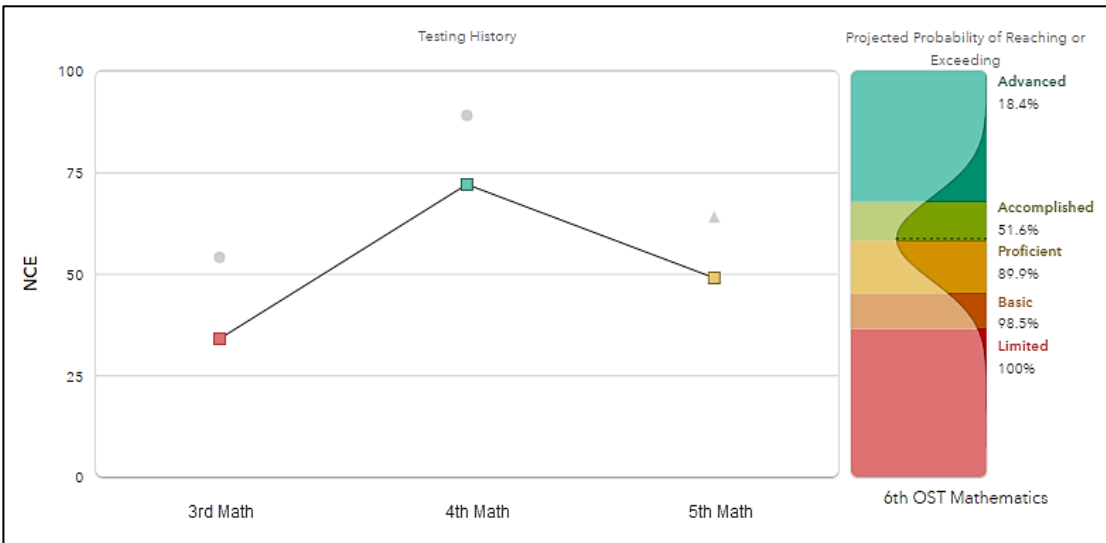

Ethan

Testing History

Subject →	← Grade	NCE	Scale Score	Percentile	Performance Level
OST Mathematics	3	34	667	23	Limited
	4	72	778	86	Advanced
	5	49	709	47	Proficient

Ava