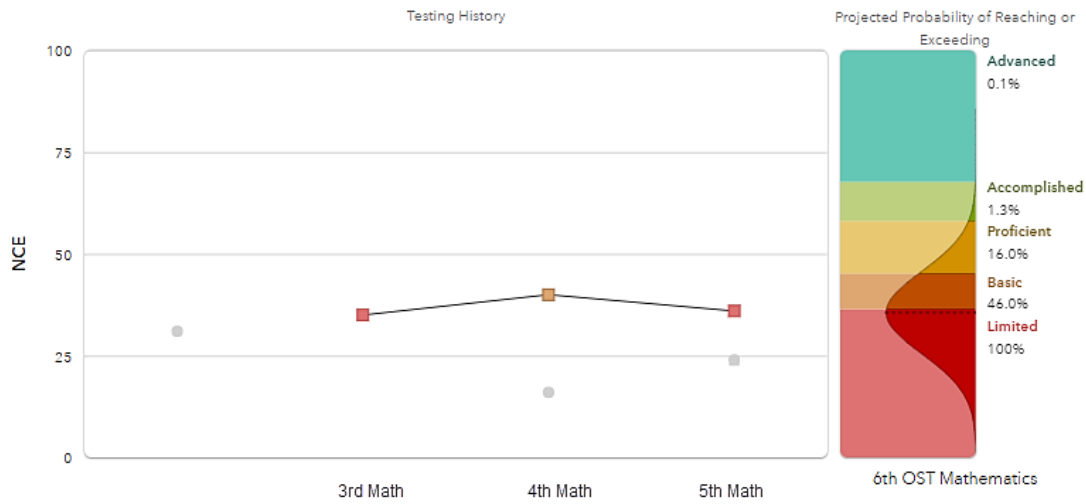

Olivia

Testing History					
Subject →	← Grade	NCE	Scale Score	Percentile	Performance Level
OST Mathematics	3	35	670	24	Limited
	4	40	692	31	Basic
	5	36	683	25	Limited

Jennifer