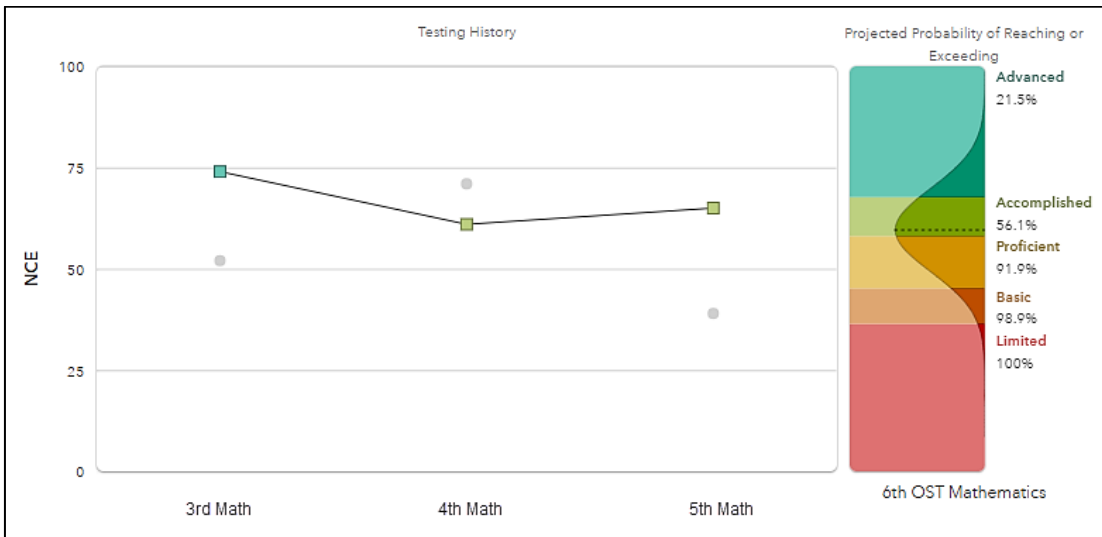

Ivory

Testing History

Subject →	← Grade	NCE	Scale Score	Percentile	Performance Level
OST Mathematics	3	74	763	87	Advanced
	4	61	750	70	Accomplished
	5	65	741	76	Accomplished

Sadie