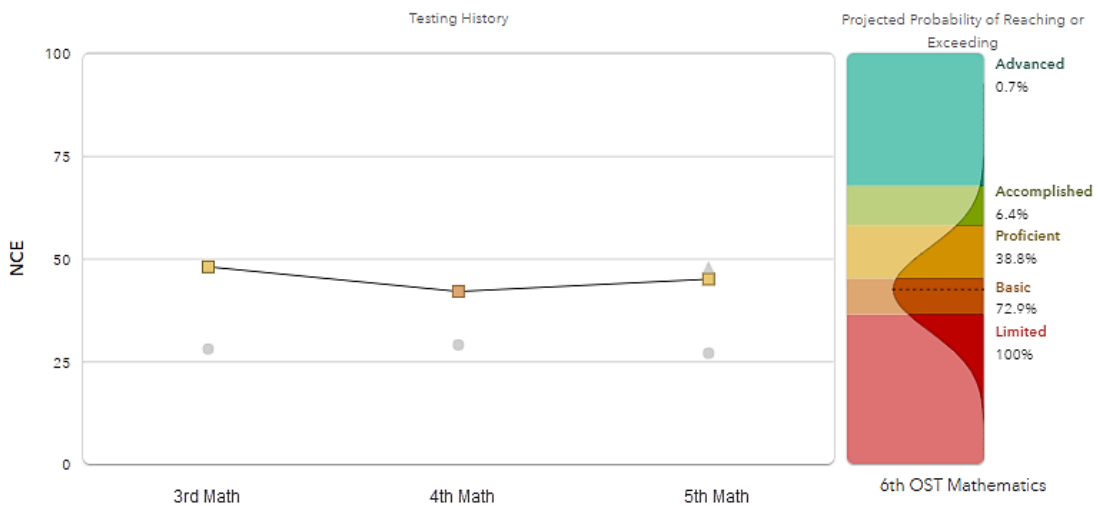

Samuel

Testing History						
Subject →	← Grade	NCE	Scale Score	Percentile	Performance Level	
OST Mathematics	3	44	692	39	Basic	
	4	46	708	42	Proficient	
	5	59	730	67	Accomplished	

Kayla

Testing History						
Subject →	← Grade	NCE	Scale Score	Percentile	Performance Level	
OST Mathematics	3	7	612	2	Limited	
	4	4	627	1	Limited	
	5	11	635	3	Limited	

Landon

Testing History					
Subject →	← Grade	NCE	Scale Score	Percentile	Performance Level
OST Mathematics	3	78	774	91	Advanced
	4	50	721	50	Proficient
	5	74	757	87	Advanced

William

Testing History					
Subject →	← Grade	NCE	Scale Score	Percentile	Performance Level
OST Mathematics	3	48	701	45	Proficient
	4	42	697	35	Basic
	5	45	701	40	Proficient