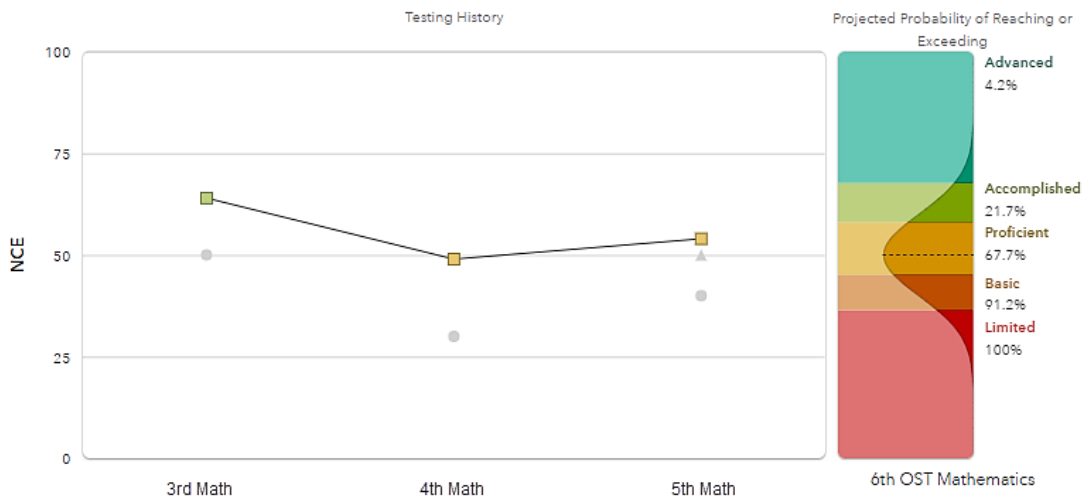

Michael

Testing History					
Subject →	← Grade	NCE	Scale Score	Percentile	Performance Level
OST Mathematics	3	64	742	75	Accelerated
	4	49	716	47	Proficient
	5	54	720	58	Proficient

Sophia