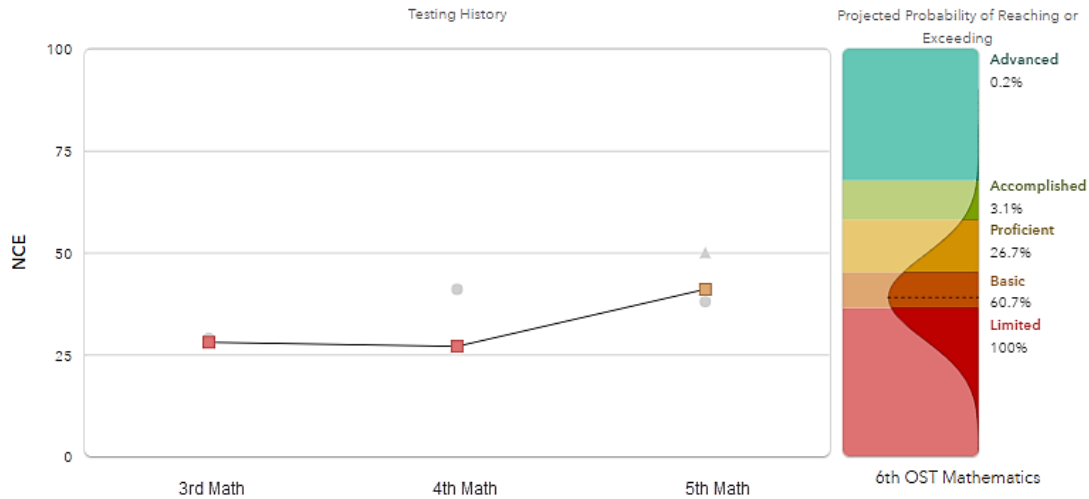

John

Testing History					
Subject →	← Grade	NCE	Scale Score	Percentile	Performance Level
OST Mathematics	3	28	652	15	Limited
	4	27	662	13	Limited
	5	41	694	34	Basic

Erin