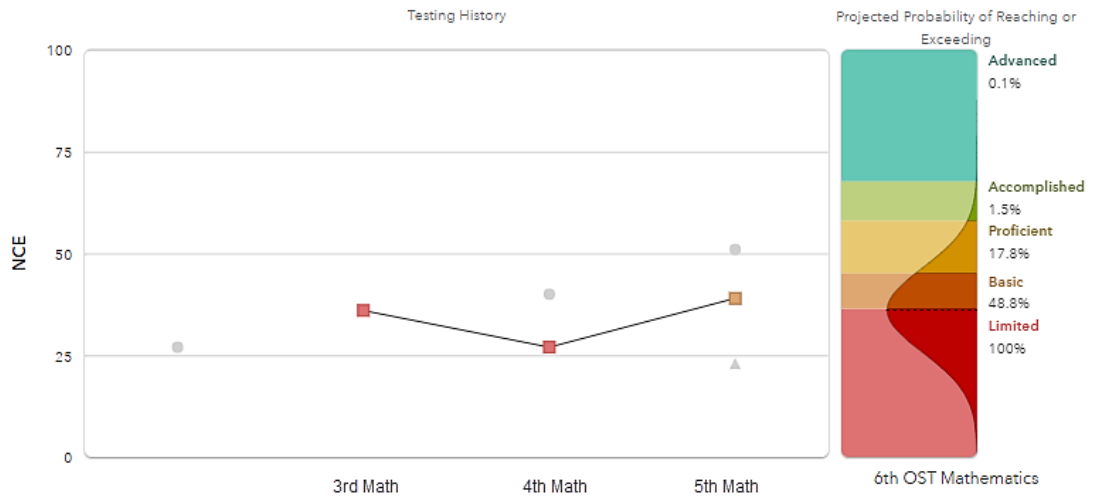

James

Testing History						
Subject →	← Grade	NCE	Scale Score	Percentile	Performance Level	
OST Mathematics	3	36	672	26	Limited	
	4	27	664	14	Limited	
	5	39	691	31	Basic	

Noah