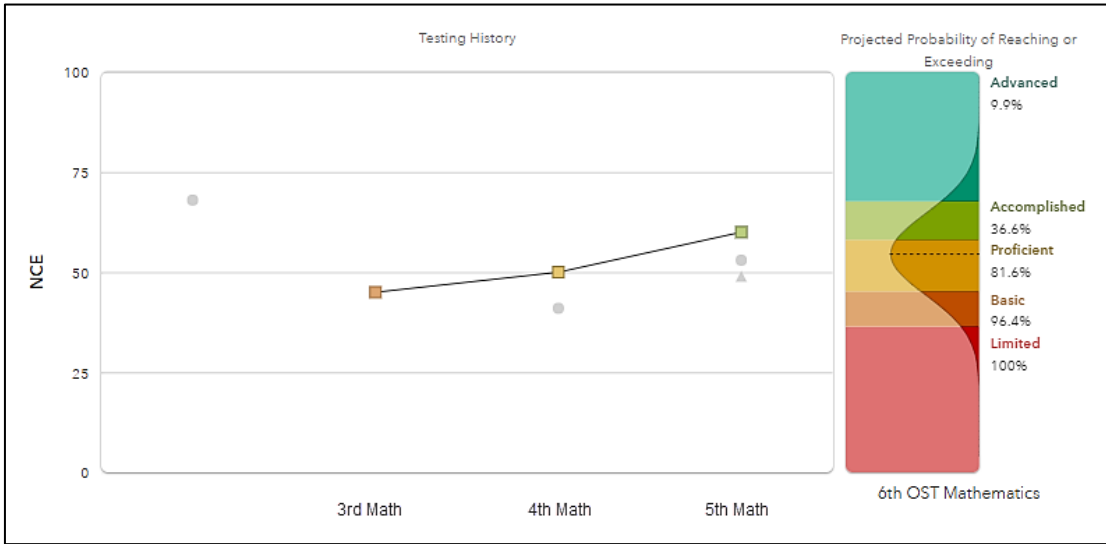

Emma

Testing History

Subject →	← Grade	NCE	Scale Score	Percentile	Performance Level
OST Mathematics	3	45	695	41	Basic
	4	50	721	50	Proficient
	5	60	732	69	Accomplished

Ethan

Testing History

Subject →	← Grade	NCE	Scale Score	Percentile	Performance Level
OST Mathematics	3	34	667	23	Limited
	4	72	778	86	Advanced
	5	49	709	47	Proficient