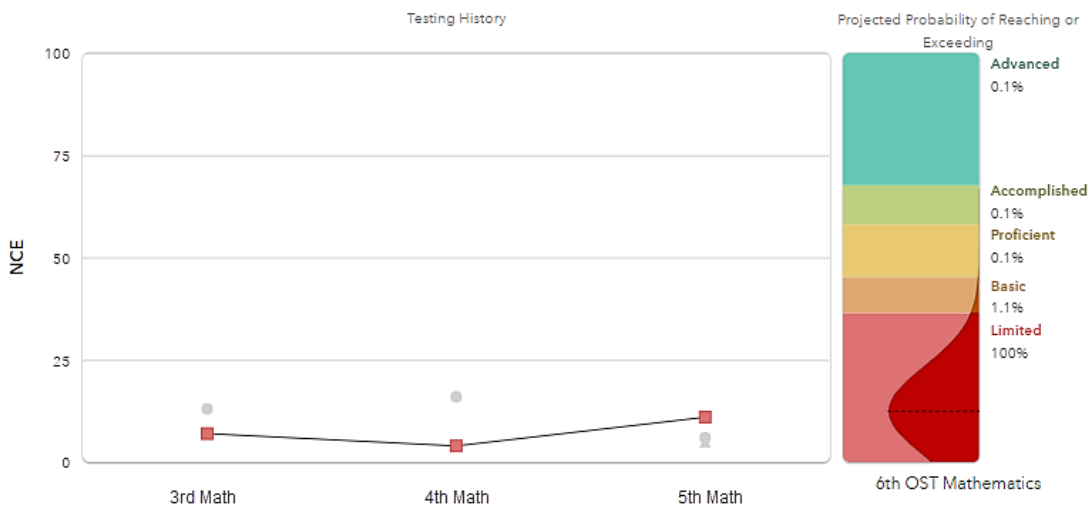

Kayla

Testing History						
Subject →	← Grade	NCE	Scale Score	Percentile	Performance Level	
OST Mathematics	3	7	612	2	Limited	
	4	4	627	1	Limited	
	5	11	635	3	Limited	

Landon