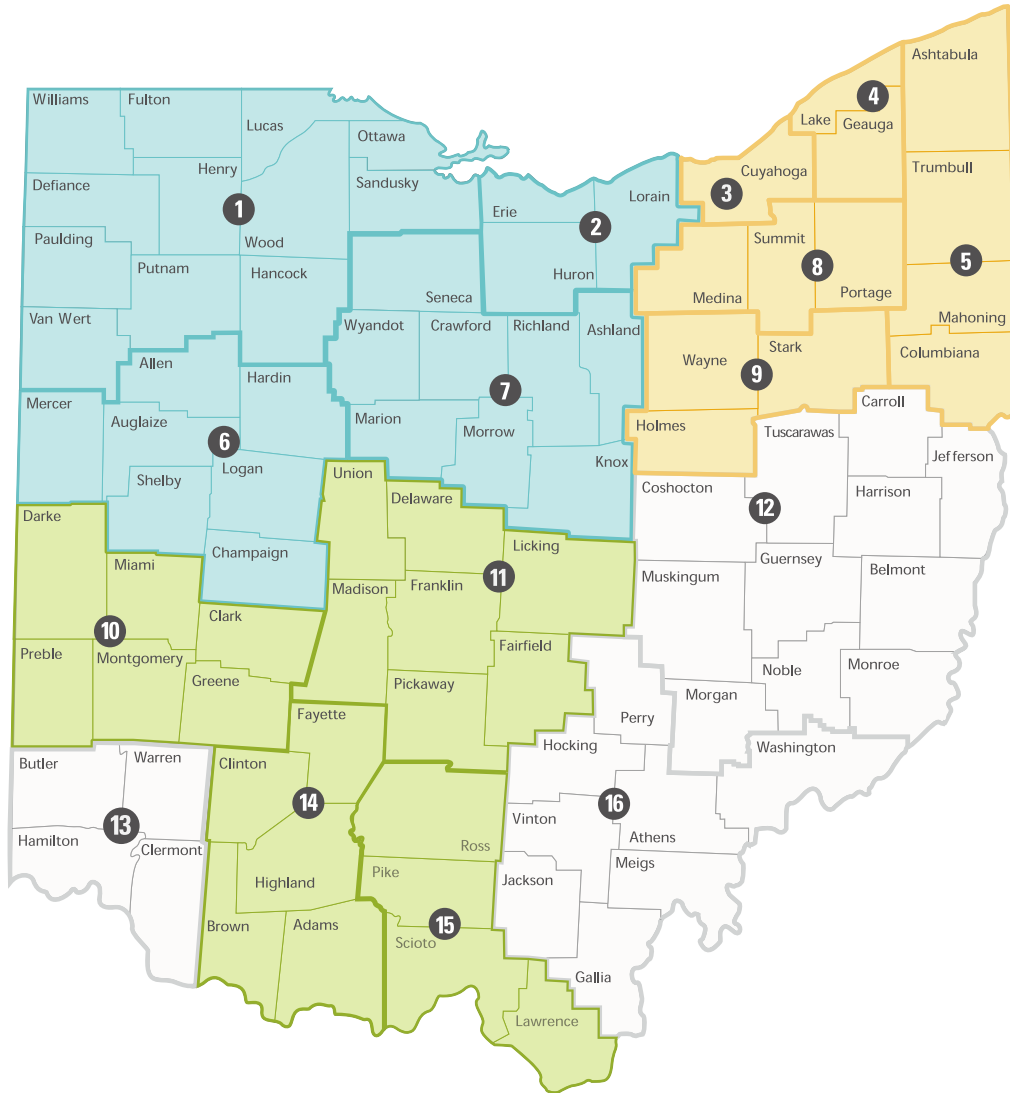

Preschool Special Education

Margie Spino
Margie.Spino@childrenandyouth.ohio.gov

- REGION 1:** Defiance, Fulton, Hancock, Henry, Lucas, Ottawa, Paulding, Putnam, Sandusky, Van Wert, Williams, Wood
- REGION 2:** Erie, Huron, Lorain
- REGION 6:** Allen, Auglaize, Champaign, Hardin, Logan, Mercer, Shelby
- REGION 7:** Ashland, Crawford, Knox, Marion, Morrow, Richland, Seneca, Wyandot

Jennifer Barnes
Jennifer.Barnes@childrenandyouth.ohio.gov

- REGION 3:** Cuyahoga
- REGION 4:** Geauga, Lake
- REGION 5:** Ashtabula, Columbiana, Mahoning, Trumbull
- REGION 8:** Medina, Portage, Summit
- REGION 9:** Holmes, Stark, Wayne

Jody Beall
Jody.Beall@childrenandyouth.ohio.gov

- REGION 10:** Clark, Darke, Greene, Miami, Montgomery, Preble
- REGION 11:** Delaware, Fairfield, Franklin, Licking, Madison, Pickaway, Union
- REGION 14:** Adams, Brown, Clinton, Fayette, Highland
- REGION 15:** Lawrence, Pike, Ross, Scioto

Jody Beall
Jody.Beall@childrenandyouth.ohio.gov

- REGION 12:** Belmont, Carroll, Coshocton, Guernsey, Harrison, Jefferson, Morgan, Monroe, Muskingum, Noble, Tuscarawas
- REGION 13:** Butler, Clermont, Hamilton, Warren
- REGION 16:** Athens, Gallia, Hocking, Jackson, Meigs, Perry, Vinton, Washington