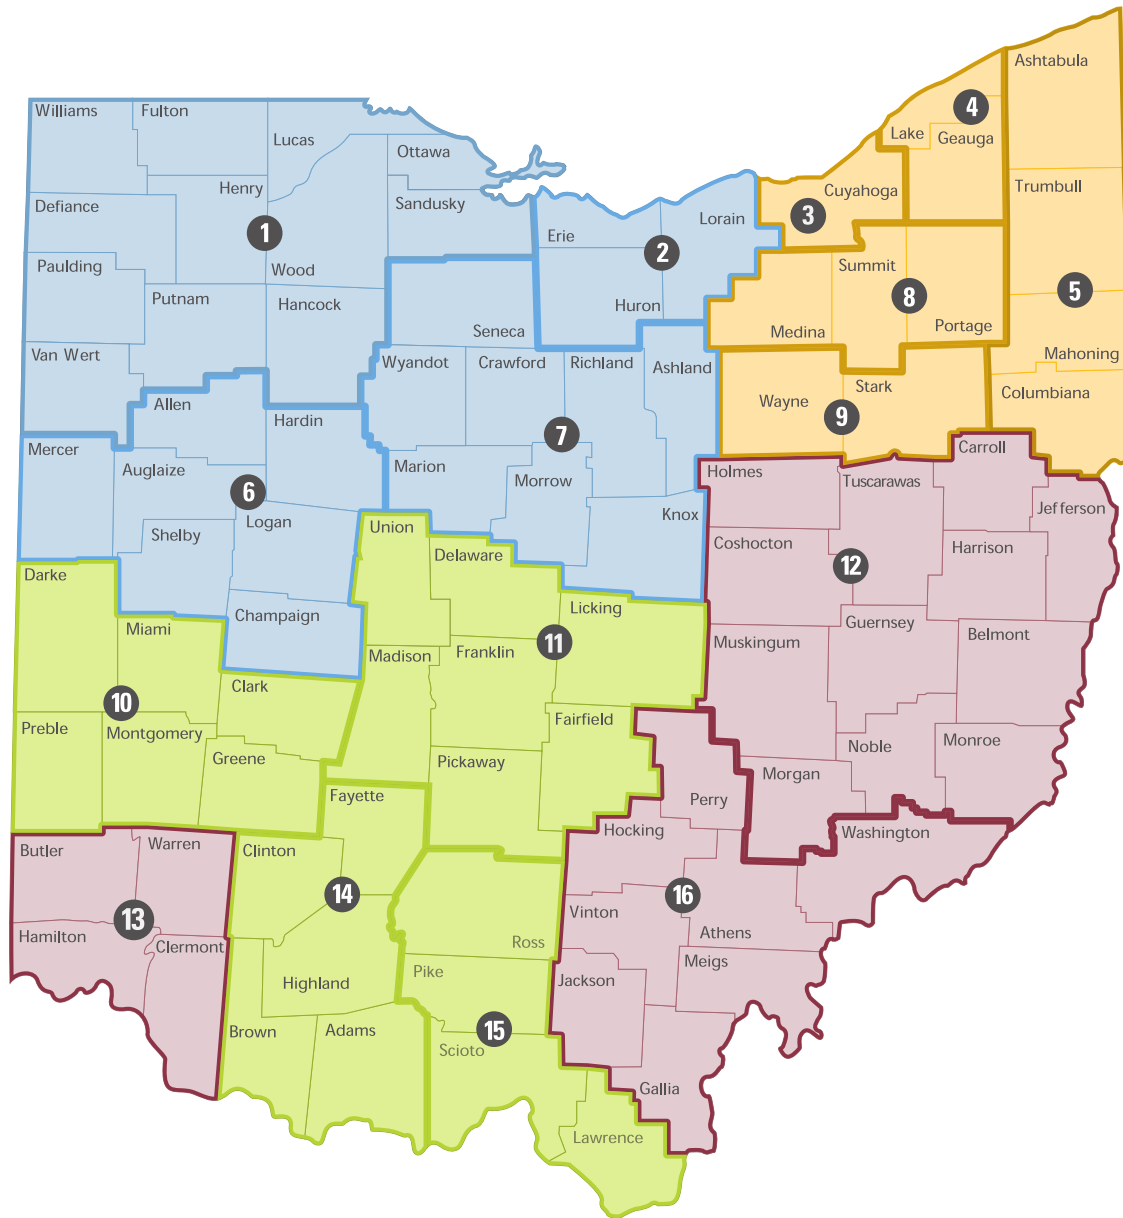

Preschool Special Education

EDUCATION PROGRAM SPECIALISTS

Margie Spino Margie.Spino@education.ohio.gov	Jennifer Barnes Jennifer.Barnes@education.ohio.gov	Sarah Coxson Sarah.Coxson@education.ohio.gov	Yvonne Wooten Yvonne.Wooten@education.ohio.gov
Region 1 Defiance, Fulton, Hancock, Henry, Lucas, Ottawa, Paulding, Putnam, Sandusky, Van Wert, Williams, Wood Region 2 Erie, Huron, Lorain Region 6 Allen, Auglaize, Champaign, Logan, Mercer, Shelby Region 7 Ashland, Crawford, Knox, Marion, Morrow, Richland, Seneca, Wyandot	Region 3 Cuyahoga Region 4 Geauga, Lake Region 5 Ashtabula, Columbiana, Mahoning, Trumbull Region 8 Medina, Portage, Summit Region 9 Holmes, Stark, Wayne	Region 10 Clark, Darke, Greene, Miami, Montgomery, Preble Region 11 Delaware, Fairfield, Franklin, Licking, Madison, Pickaway, Union Region 14 Adams, Brown, Clinton, Fayette, Highland Region 15 Lawrence, Pike, Ross, Scioto	Region 12 Belmont, Carroll, Coshocton, Guernsey, Harrison, Jefferson, Morgan, Monroe, Muskingum, Noble, Tuscarawas Region 13 Butler, Clermont, Hamilton, Warren Region 16 Athens, Gallia, Hocking, Jackson, Meigs, Perry, Vinton, Washington