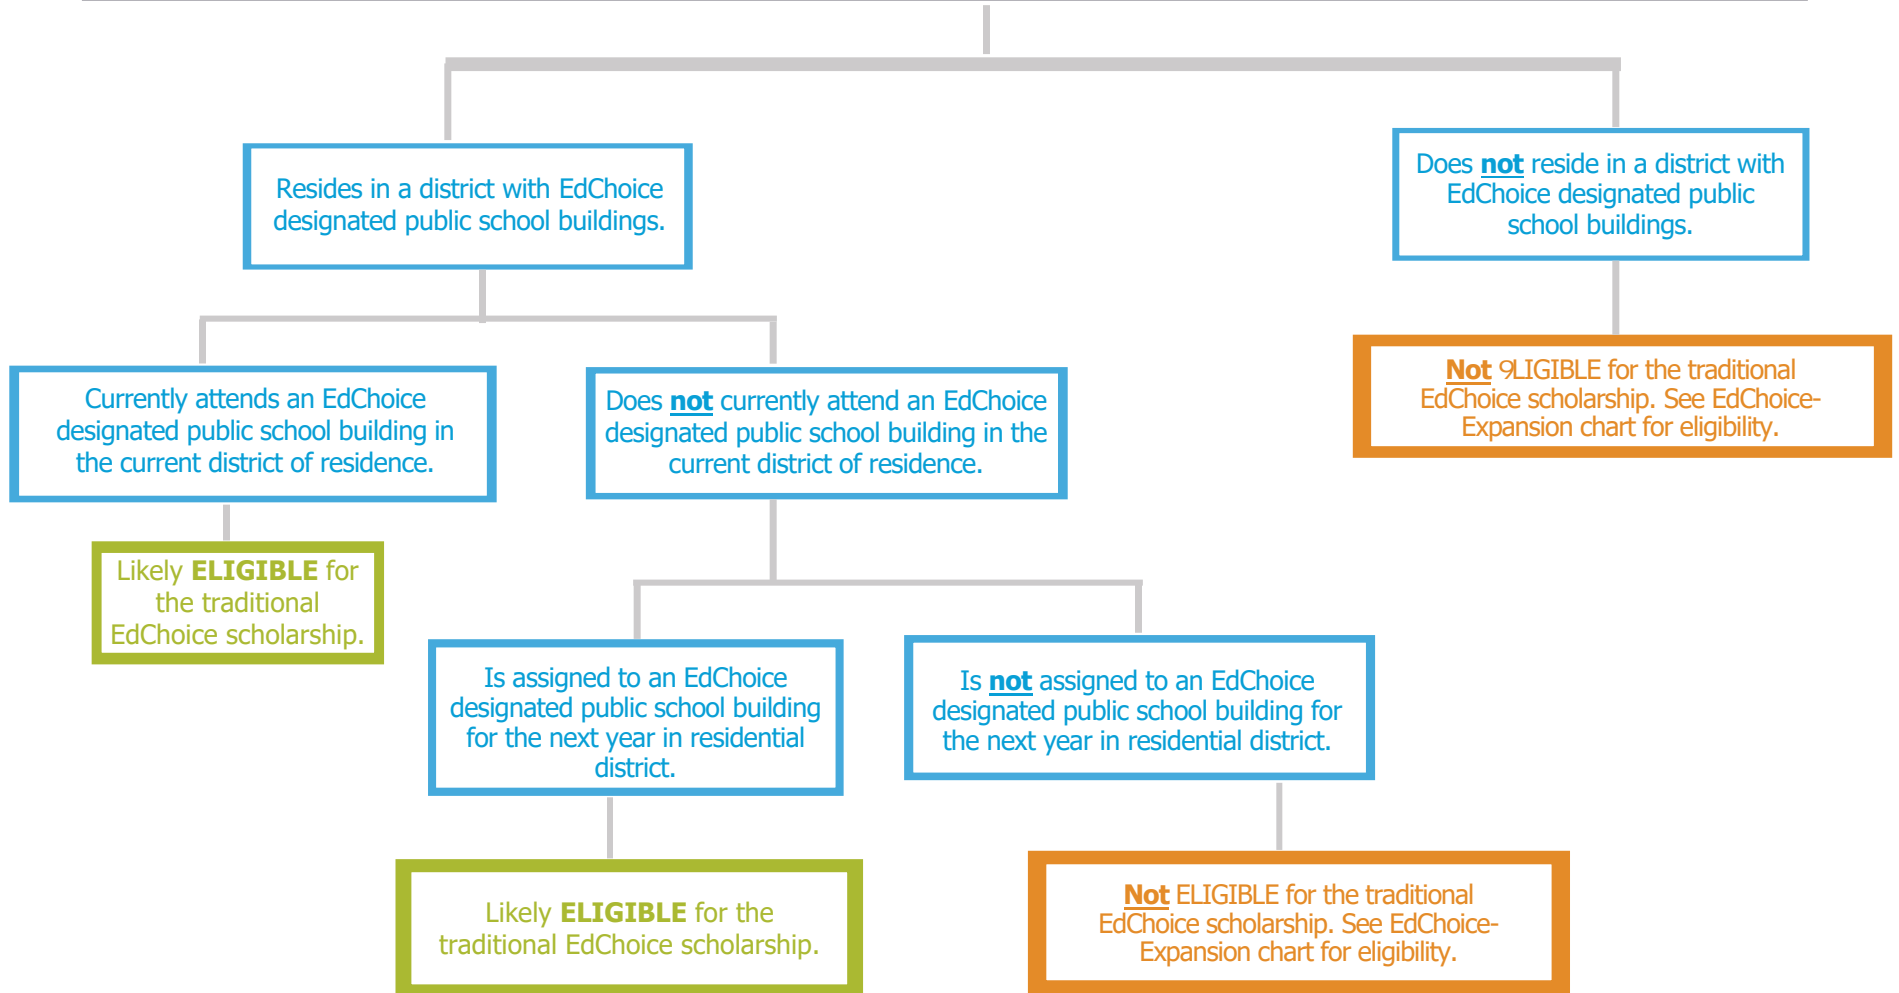

Public School Students in grades K-12

Note: Students must attend school within the same district as their guardian lives. K-12 open-enrolled students are not eligible for the traditional EdChoice scholarship.

This is only a tool. Please confirm eligibility with your private school or contact the EdChoice Scholarship Program at edchoice@education.ohio.gov.